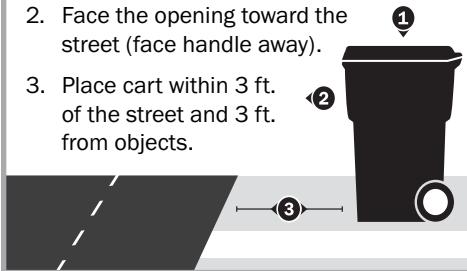

NEW RESIDENTS:

Please call 800-828-8171 to set up service.

January 2024							February 2024							March 2024							April 2024						
S	M	T	W	T	F	S	S	M	T	W	T	F	S	S	M	T	W	T	F	S	S	M	T	W	T	F	S
	1	2	3	4	5	6					1	2	3						1	2		1	2	3	4	5	6
7	8	9	10	11	12	13	4	5	6	7	8	9	10	3	4	5	6	7	8	9	7	8	9	10	11	12	13
14	15	16	17	18	19	20	11	12	13	14	15	16	17	10	11	12	13	14	15	16	14	15	16	17	18	19	20
21	22	23	24	25	26	27	18	19	20	21	22	23	24	17	18	19	20	21	22	23	21	22	23	24	25	26	27
28	29	30	31				25	26	27	28	29			24	25	26	27	28	29	30	28	29	30				
														31													

May 2024							June 2024							July 2024							August 2024								
S	M	T	W	T	F	S	S	M	T	W	T	F	S	S	M	T	W	T	F	S	S	M	T	W	T	F	S		
				1	2	3	4						1				1	2	3	4	5	6					1	2	3
5	6	7	8	9	10	11	2	3	4	5	6	7	8	7	8	9	10	11	12	13	4	5	6	7	8	9	10		
12	13	14	15	16	17	18	9	10	11	12	13	14	15	14	15	16	17	18	19	20	11	12	13	14	15	16	17		
19	20	21	22	23	24	25	16	17	18	19	20	21	22	21	22	23	24	25	26	27	18	19	20	21	22	23	24		
26	27	28	29	30	31		23	24	25	26	27	28	29	28	29	30	31				25	26	27	28	29	30	31		

September 2024							October 2024							November 2024							December 2024						
S	M	T	W	T	F	S	S	M	T	W	T	F	S	S	M	T	W	T	F	S	S	M	T	W	T	F	S
1	2	3	4	5	6	7	1	2	3	4	5	6	7	1	2	3	4	5	6	7	1	2	3	4	5	6	7
8	9	10	11	12	13	14	6	7	8	9	10	11	12	3	4	5	6	7	8	9	8	9	10	11	12	13	14
15	16	17	18	19	20	21	13	14	15	16	17	18	19	10	11	12	13	14	15	16	15	16	17	18	19	20	21
22	23	24	25	26	27	28	20	21	22	23	24	25	26	17	18	19	20	21	22	23	22	23	24	25	26	27	28
29	30						27	28	29	30	31			24	25	26	27	28	29	30	29	30	31				

CART PLACEMENT

1. Place items inside the cart and close the lid.
2. Face the opening toward the street (face handle away).
3. Place cart within 3 ft. of the street and 3 ft. from objects.

RECYCLE THESE:

PAPER

Cardboard should fit inside cart.

PLASTICS

Bottles, jugs, tubs and cups

Reattach lid. Yogurt and fruit cups OK.

METAL CANS & CUPS

Non-hazardous, non-flammable material only.

GLASS BOTTLES & JARS

Any color.

CARTONS

Remove caps and straws.

www.rumpke.com | 1-800-828-8171